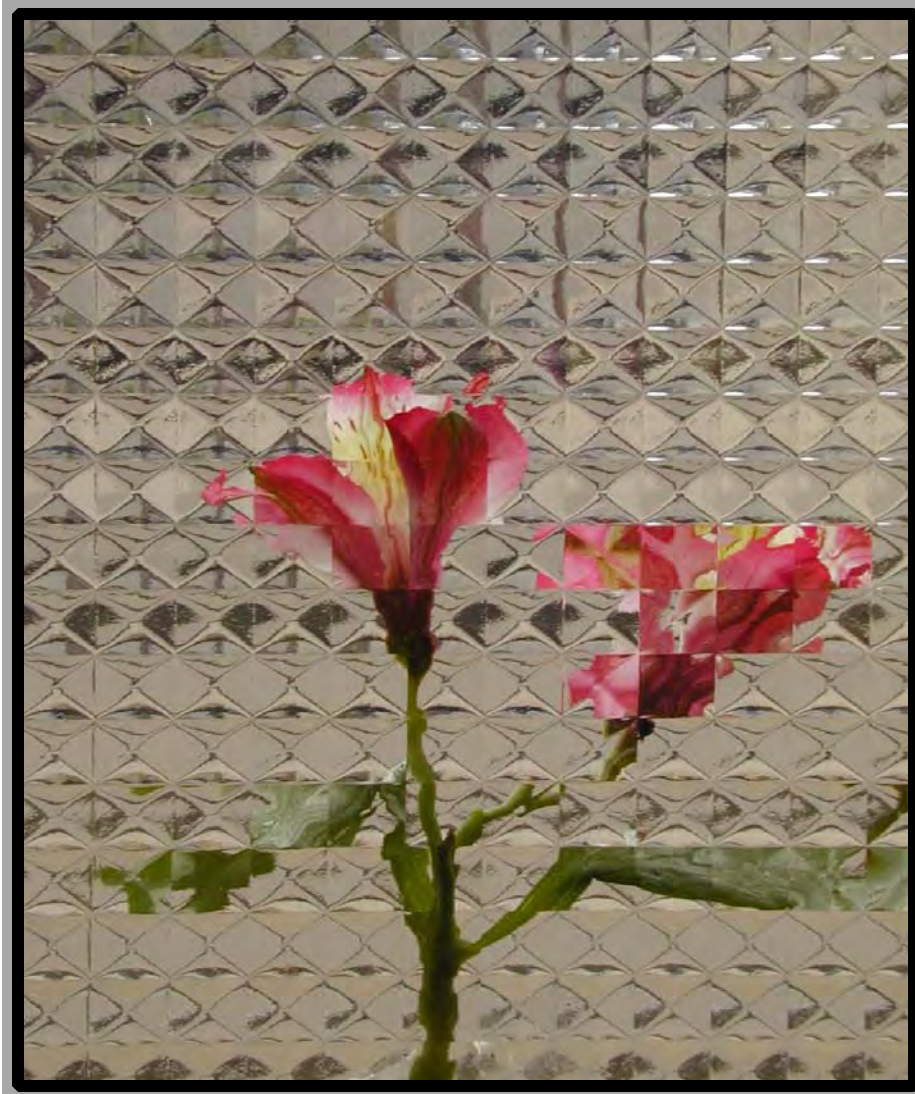

Astral

Thickness: 3/16"
Sheet Size: 65" x 82"
Temperable: yes
Laminated: yes

➤ [Back](#)

GlassArt
DESIGN, INC.
MINNEAPOLIS

427 N 10th Avenue Mpls, MN 55401 ph (612) 870-0247 fax (612) 870-0186
sales@glassartdesign.com www.glassartdesign.com