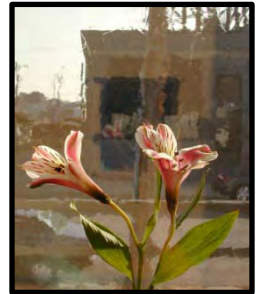

Pattern Glass Kit I

➤ [Main Menu](#)

Decorative Textured Glass

- pattern glass is in stock and available for immediate shipment
- orders are shipped within 5 business days
- sheet sizes and thickness vary by pattern type
- available as Safety Laminated and/or Safety Tempered as indicated
- can be bent to customer specifications
- see our Pattern Glass Kit II for additional design selections

Click on the images below for more information:

GNA Clear

GlassArt
DESIGN, INC.
MINNEAPOLIS

427 N 10th Avenue Mpls, MN 55401

sales@glassartdesign.com

ph (612) 870-0247 fax (612) 870-0186

www.glassartdesign.com