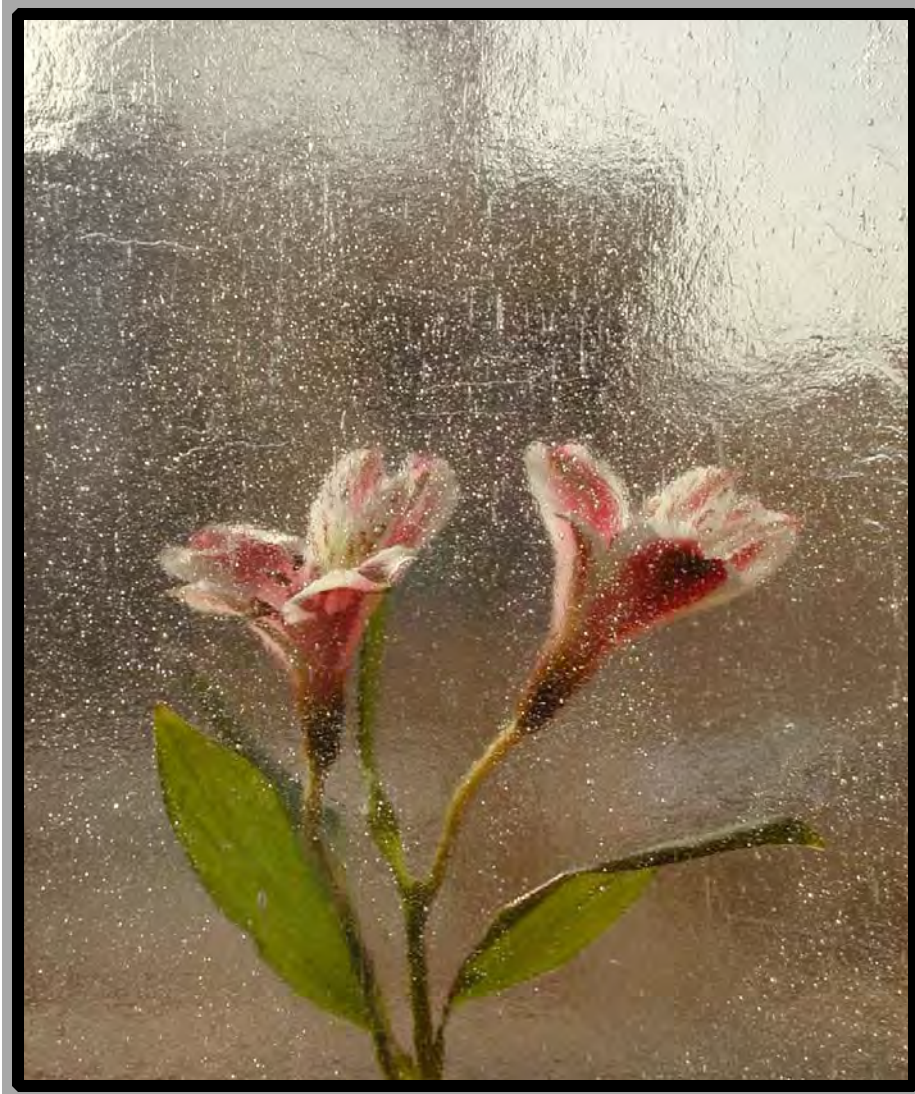

K-Seedy

Thickness: 1/8"
Sheet Size: 32" x 42"
Temperable: no
Laminated: yes

➤ Back