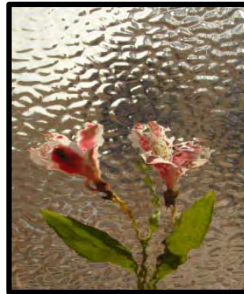

English Muffle