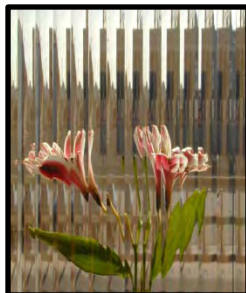

Wide Reeded